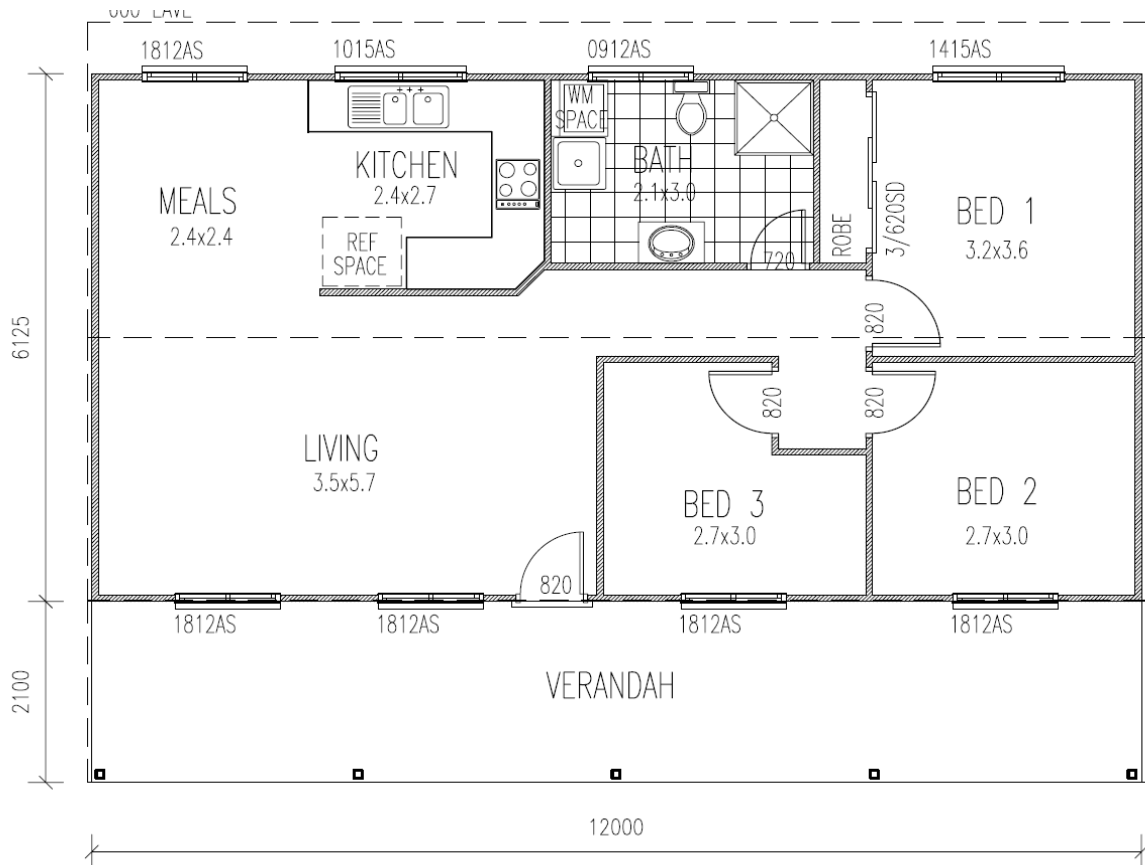

# BARRINGTON

Living Area	74 sq m	8.2 sq
Verandah Area	25 sq m	2.8 sq
Total Area	99 sq m	11 sq
Width	12 m	39.4 ft
Depth	8.2 m	26.9 ft