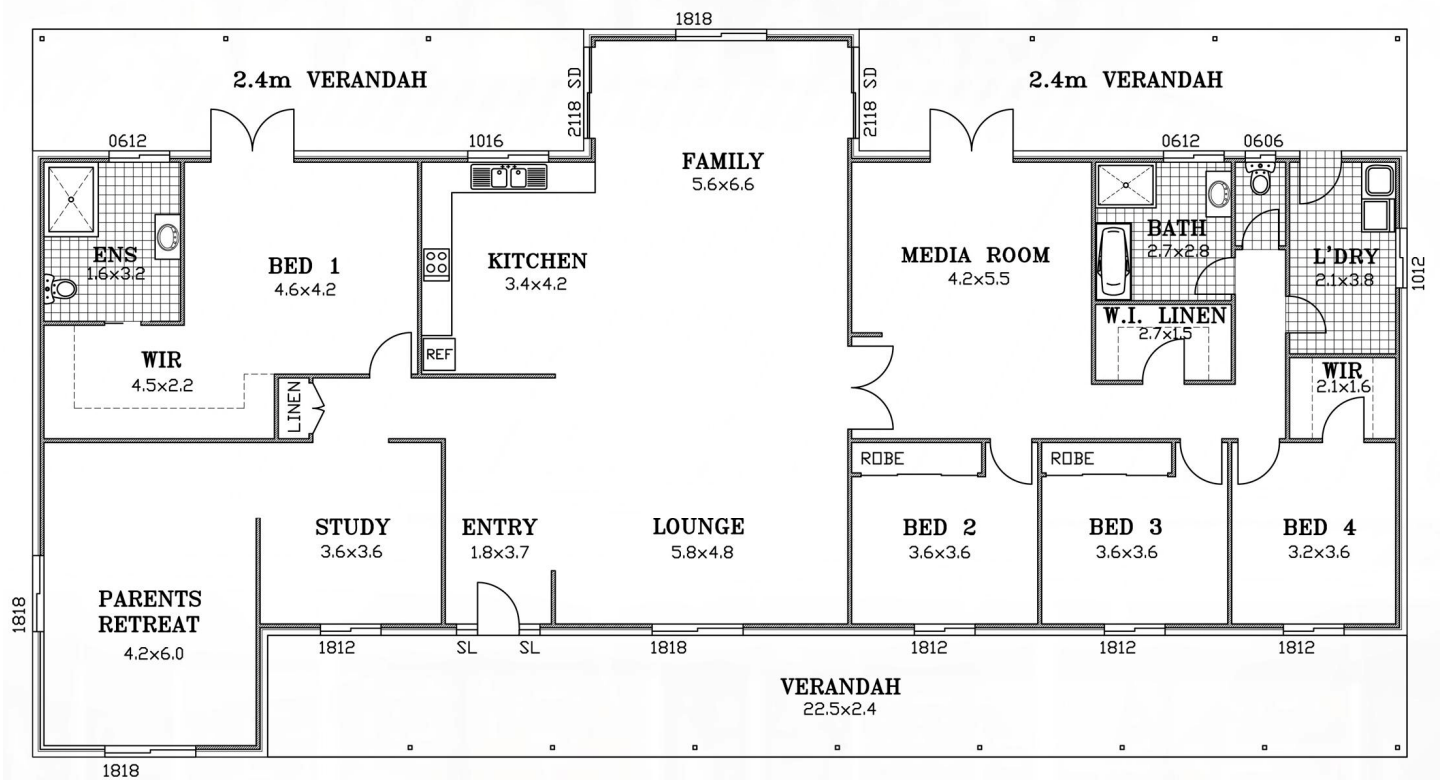

CASULA

**Country
Kit Homes**

Living Area	285sq m	31.6 sq
Verandah Area	106sq m	11.7 sq
Total Area	391sq m	43.4 sq
Width	27.2 m	89.2 ft
Depth	14.8 m	48.5 ft