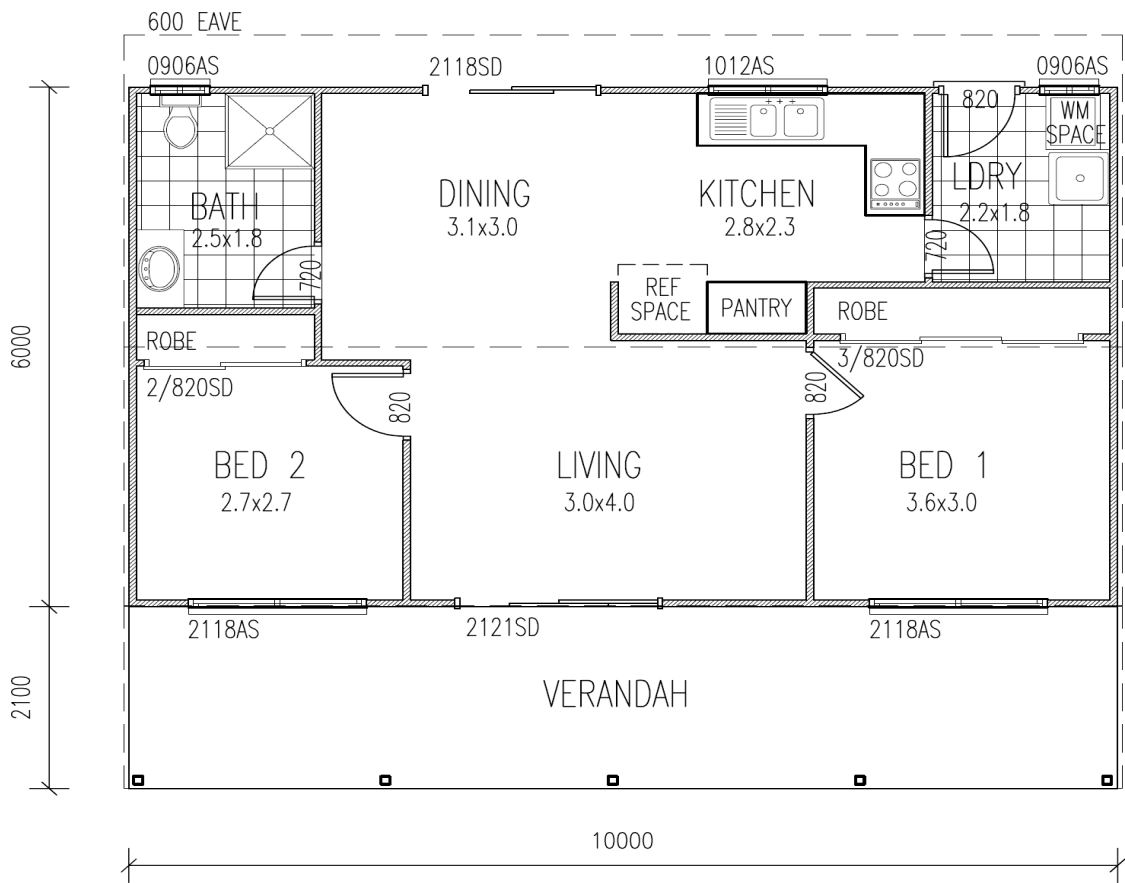

GLENCOE

| | | |
|---------------|---------|---------|
| Living Area | 60 sq m | 6.6 sq |
| Verandah Area | 21 sq m | 2.3 sq |
| Total Area | 81 sq m | 9 sq |
| Width | 10 m | 32.8 ft |
| Depth | 8.1 m | 26.6 ft |