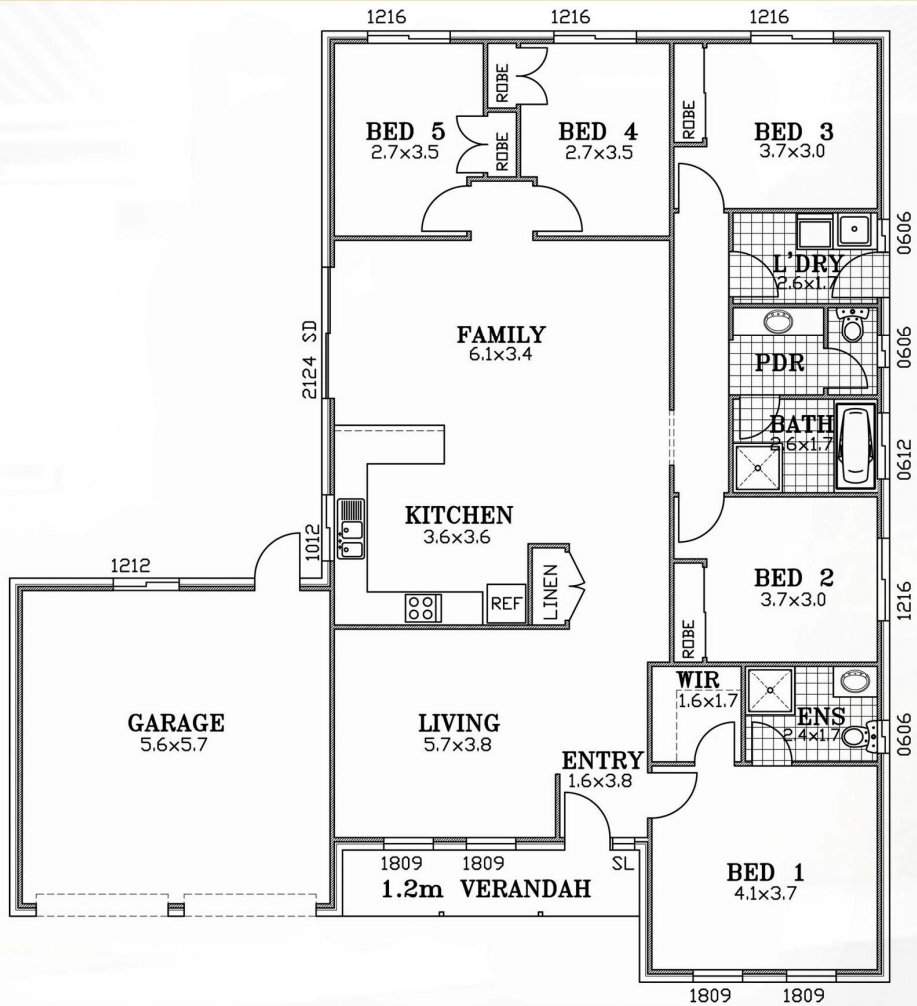

LINDEN

Living & Garage Area	196sq m	21.7 sq
Verandah Area	6 sq m	0.7 sq
Total Area	202 sq m	22.4 sq
Width	16 m	52.5 ft
Length	17.3 m	56.7 ft