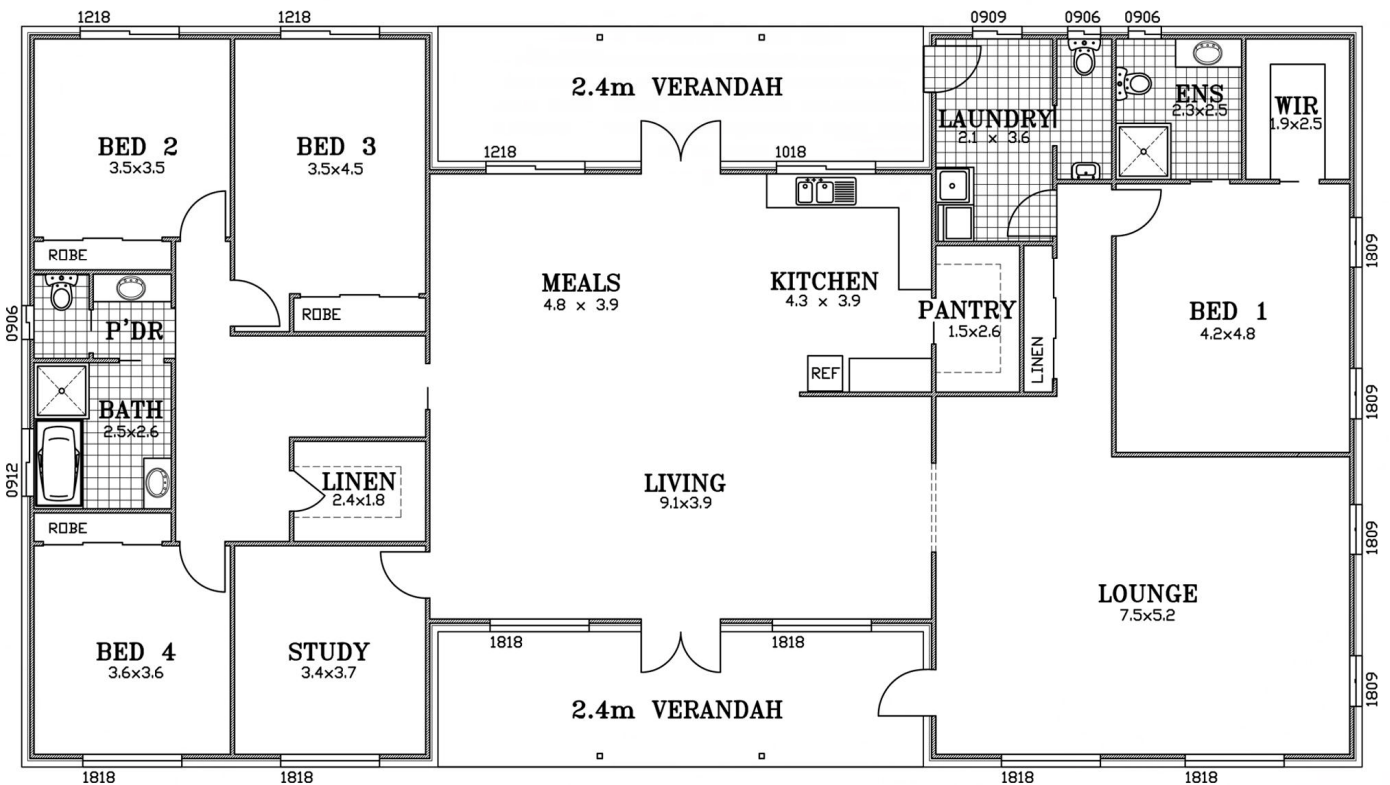

NARELLAN

**Country
Kit Homes**

Living Area	280sq m	31 sq
Verandah Area	42 sq m	4.7 sq
Total Area	322sq m	35.7 sq
Length	24 m	78.7 ft
Width	11.9 m	39 ft