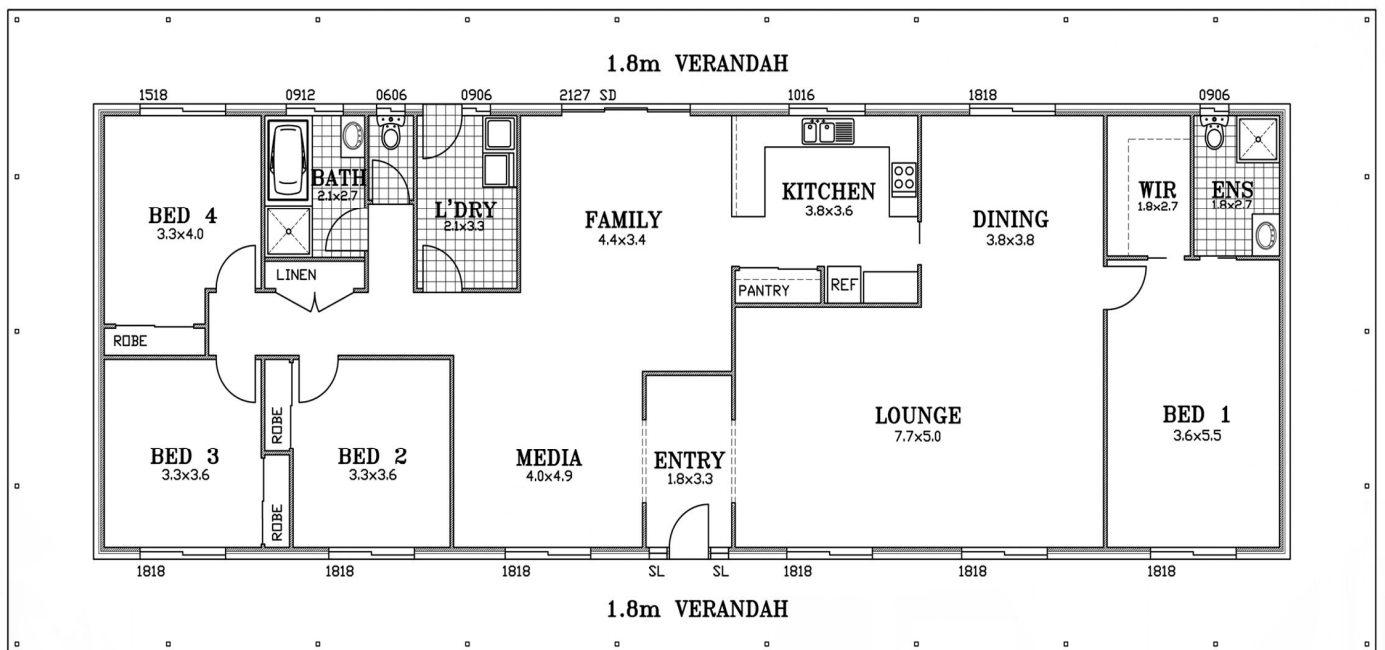

# OAKDALE 2

**Country  
Kit Homes**

Living Area	220 sq m	24.4 sq
Verandah Area	135 sq m	15 sq
Total Area	355 sq m	39.4sq
Length	28.6 m	94 ft
Width	12.3 m	40.5 ft