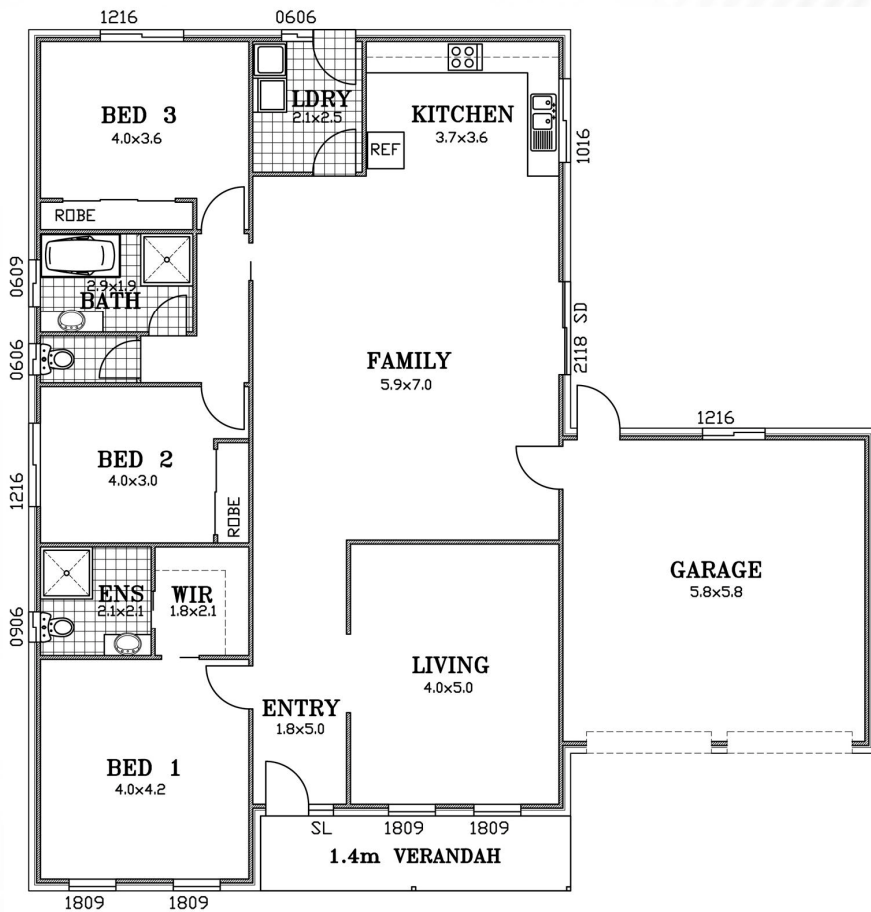

# PATTERSON

Living & Garage Area	200sq m	22.2 sq
Verandah Area	8.5sq m	1 sq
Total Area	209sq m	23.2 sq
Width	16.3 m	53.5 ft
Length	16.5 m	54.2 ft

**Country  
Kit Homes**