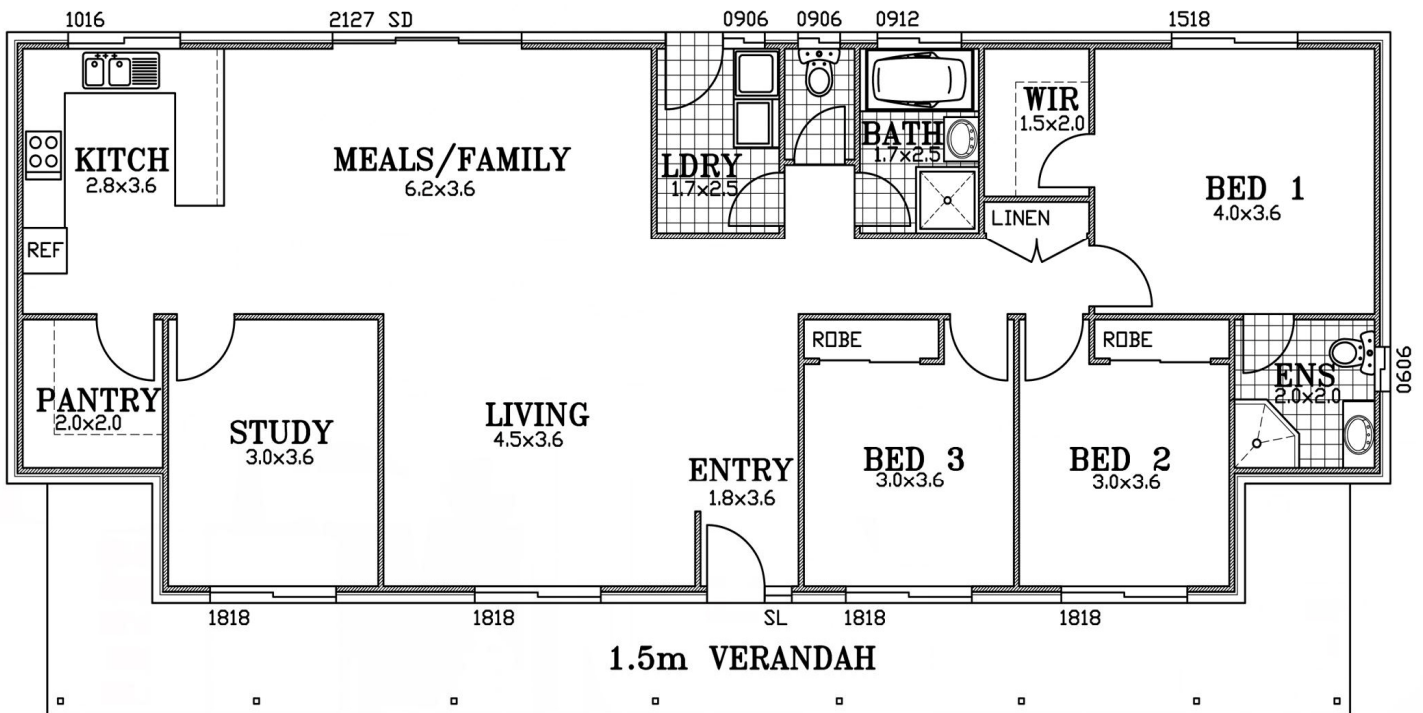

## Country Kit Homes

Living Area	146sq m	16.2 sq
Verandah Area	33 sq m	3.6 sq
Total Area	179sq m	19.8 sq
Width	19.7 m	64.6 ft
Depth	9.2 m	30 ft